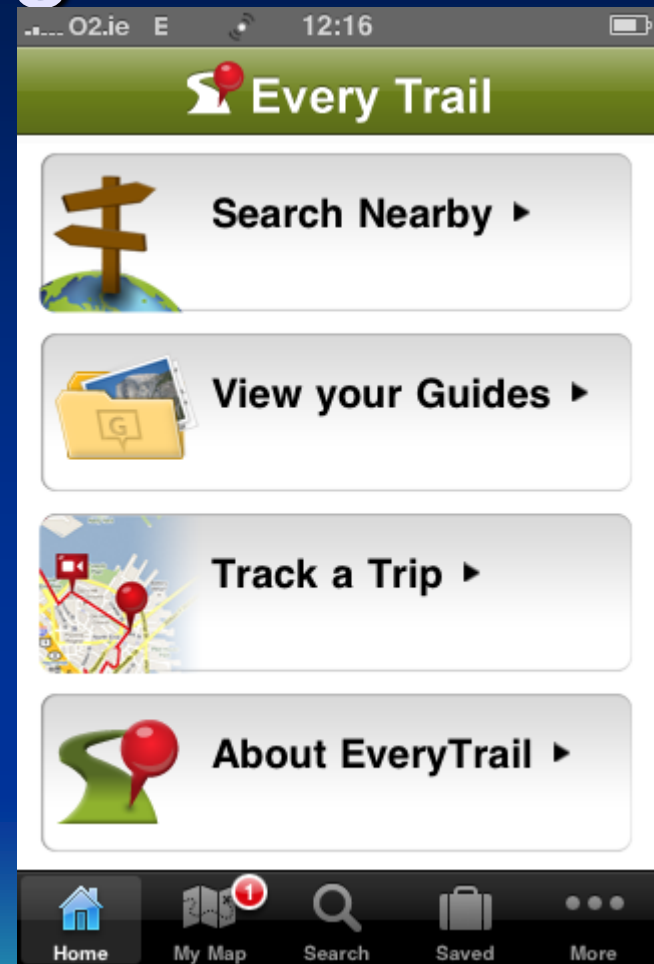

# Trail Kilkenny Digital Guides

All smartphone manufactures have an App Store (a virtual shop on the internet for downloading Apps)

- some Apps are free and some are charged for.

# Trail Kilkenny Digital Guide

How to use the  
Trail Kilkenny  
Digital Guides:

Download the  
everytrail app:  
(free)

# Trail Kilkenny Digital Guide

# Trail Kilkenny Digital Guide

Everytrail search screen:

- Select radius of search
- Search from current location
- Search for guides