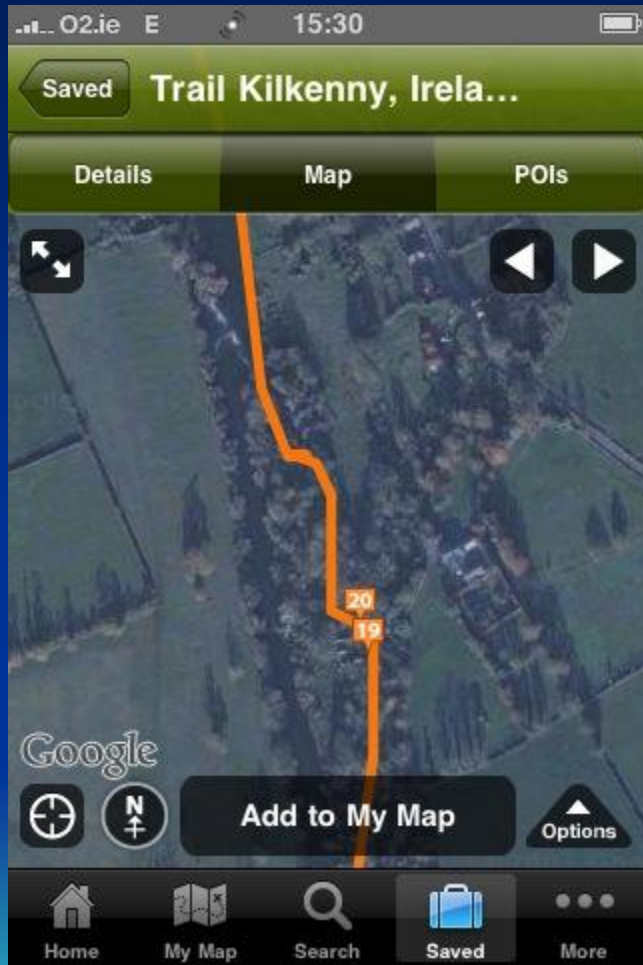

Trail Kilkenny Digital Guide

Youtube video in the guide