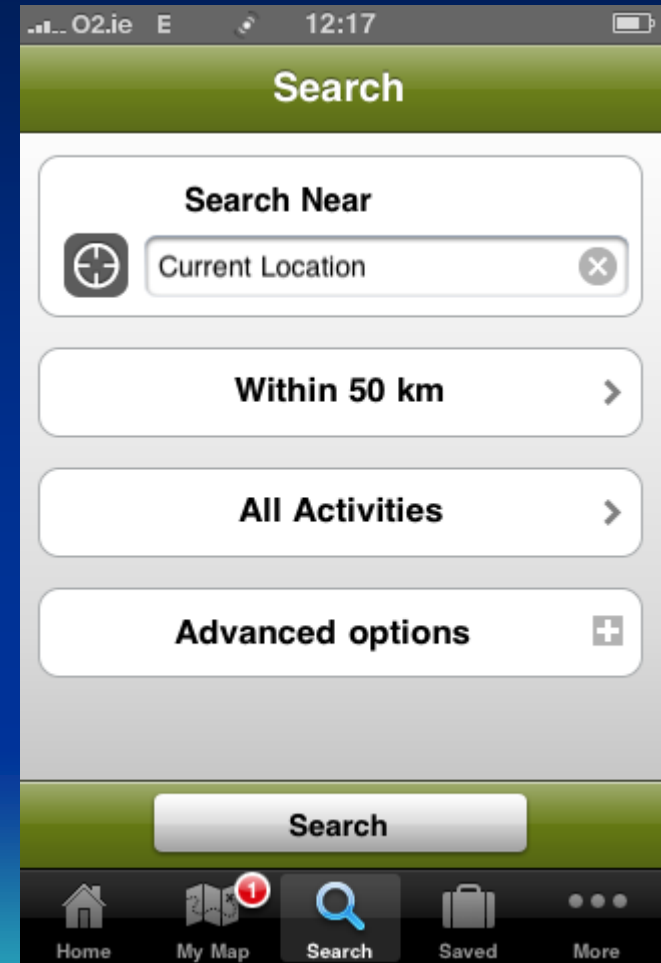

# Trail Kilkenny Digital Guide

## Everytrail App

- Set up login (similar to a hotmail or gmail account)

# Trail Kilkenny Digital Guide

Everytrail search screen:

- Select radius of search
- Search from current location
- Search for guides

# Trail Kilkenny Digital Guide

Guides listed by nearest to current location:

Start of the walk is 4.9km away

Length of the walk is 11km

Guide cost €0.78

Revenue split between Trail Kilkenny / Everytrail / Apple