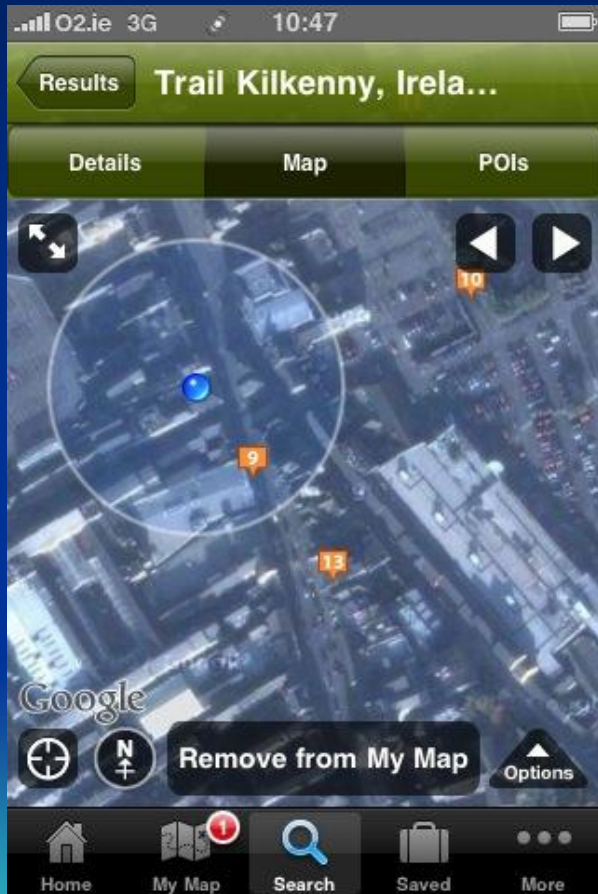

# Trail Kilkenny Digital Guide

- Detailed overview of trail
- Tips about the trail
- Get directions from your current location to the start of the trail

# Trail Kilkenny Digital Guide

Using Googlemaps to get directions to the start of the trail

Zoom in on map

# Trail Kilkenny Digital Guide

Trail guide includes all members of Food and craft trail in the vicinity of the walking trail

Note:

The blue dot is your location and will move as you move around the area

# Trail Kilkenny Digital Guide

This can be an aerial or map view