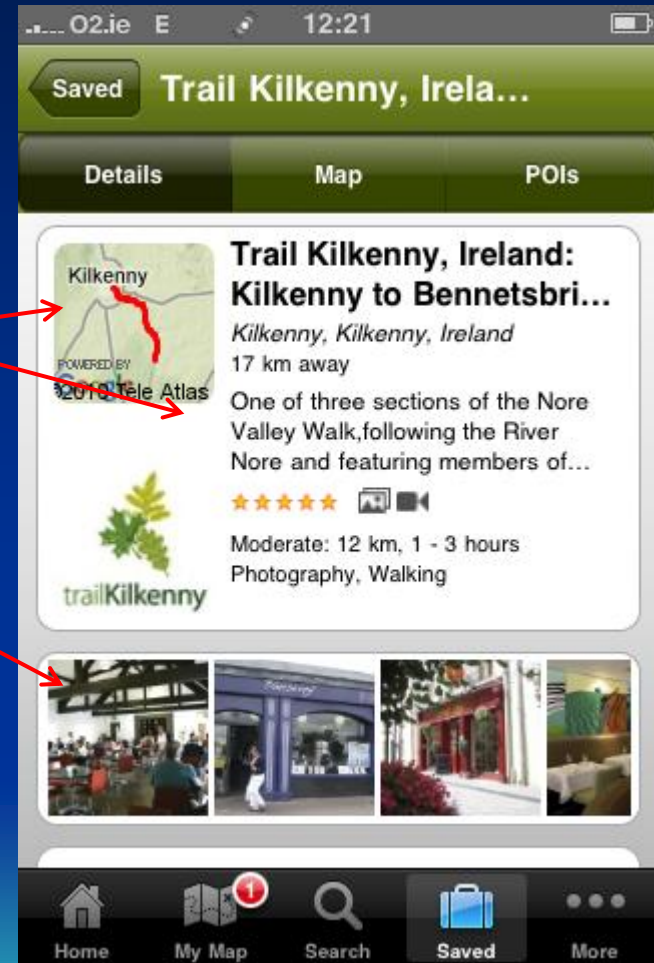

# Trail Kilkenny Digital Guide

Everytrail search screen:

- Select radius of search
- Search from current location
- Search for guides

# Trail Kilkenny Digital Guide

Guides listed by nearest to current location:

Start of the walk is 4.9km away

Length of the walk is 11km

Guide cost €0.78

Revenue split between Trail Kilkenny / Everytrail / Apple

# Trail Kilkenny Digital Guide

## Details of Trail:

- Short summary
- Map
- Pictures of route