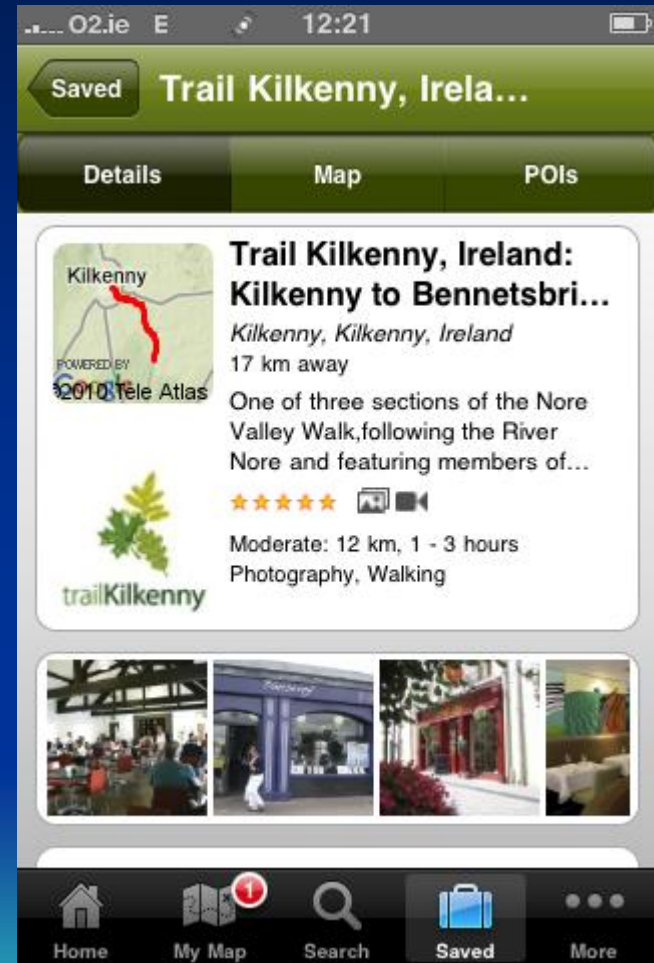

# Trail Kilkenny Digital Guides

# Trail Kilkenny Digital Guides

Trail Kilkenny integration

Overview of Smartphone's

Trail Kilkenny Smartphone  
guides