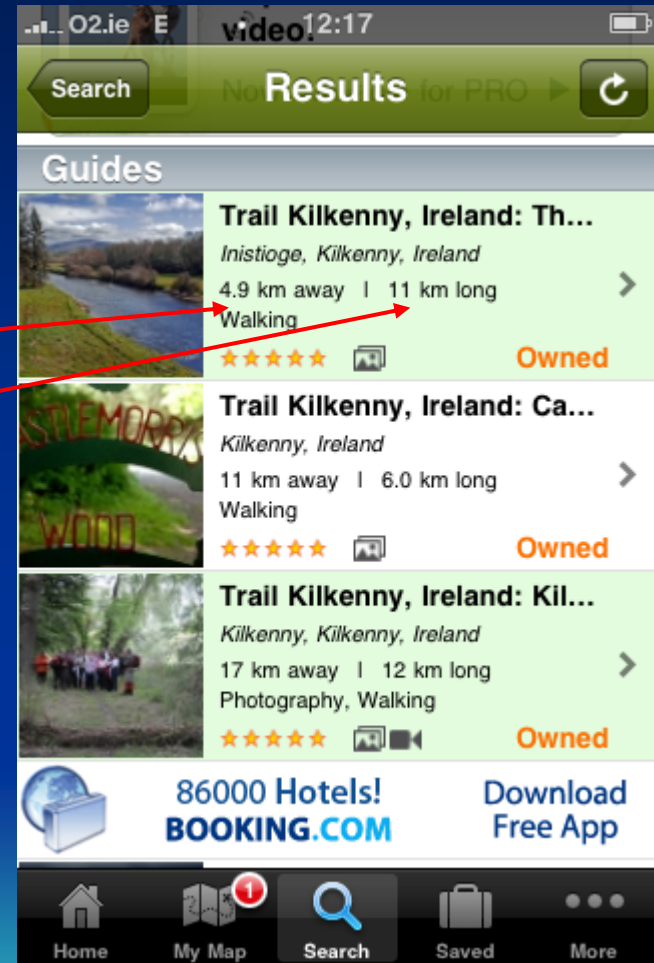

# Trail Kilkenny Digital Guide

Everytrail search screen:

- Select radius of search
- Search from current location
- Search for guides

# Trail Kilkenny Digital Guide

Guides listed by nearest to current location:

Start of the walk is 4.9km away

Length of the walk is 11km

Guide cost €0.78

Revenue split between Trail Kilkenny / Everytrail / Apple

# Trail Kilkenny Digital Guide

## Details of Trail:

- Short summary
- Map
- Pictures of route