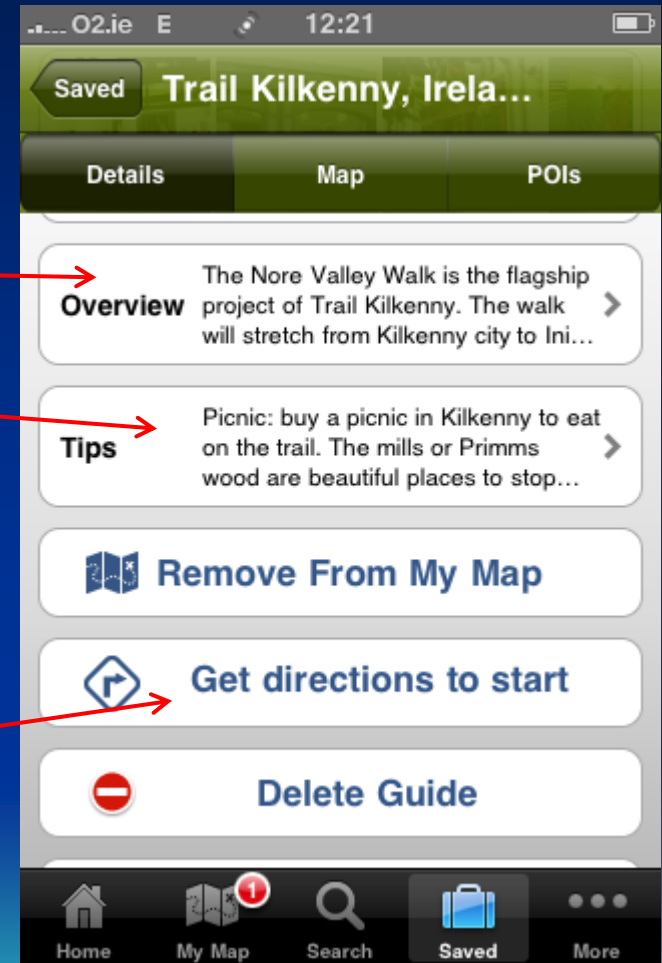

Trail Kilkenny Digital Guide

- Detailed overview of trail
- Tips about the trail
- Get directions from your current location to the start of the trail