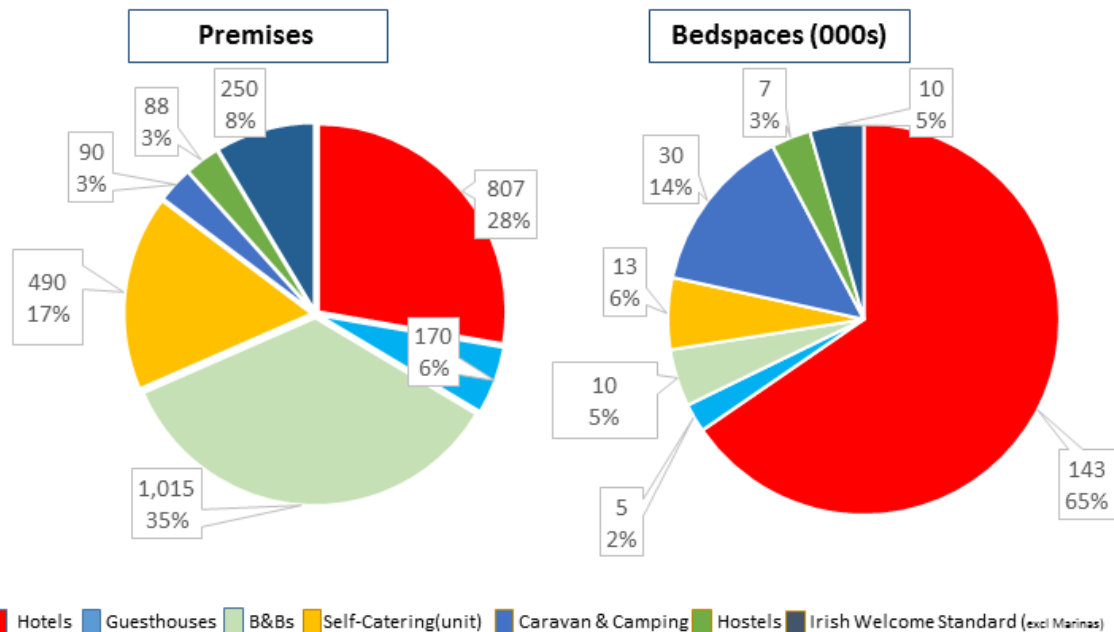

Accommodation Capacity 2018

Summary of National Accommodation Capacity 2018

Number of Hotels by Grade 2018

Interesting Capacity Facts 2018

28% of accommodation properties are hotels but they account for 65% of bedspaces

35% of accommodation properties are B&B's and they account for 5% of bedspaces

14 counties have 5* Hotels

Kerry has the most Guesthouses (28) in the country.

Kerry also has the highest number of Bed & Breakfasts (167 with 1,794 bedspaces)

Cork has 569 Self-catering units with 3,111 bedspaces

Dublin has more Hostels (15) than any other county

Wexford has the most Caravan & Camping pitches with 5,616 bedspaces

Donegal with 37 has the most Irish Welcome Standard properties with 1,059 bedspaces