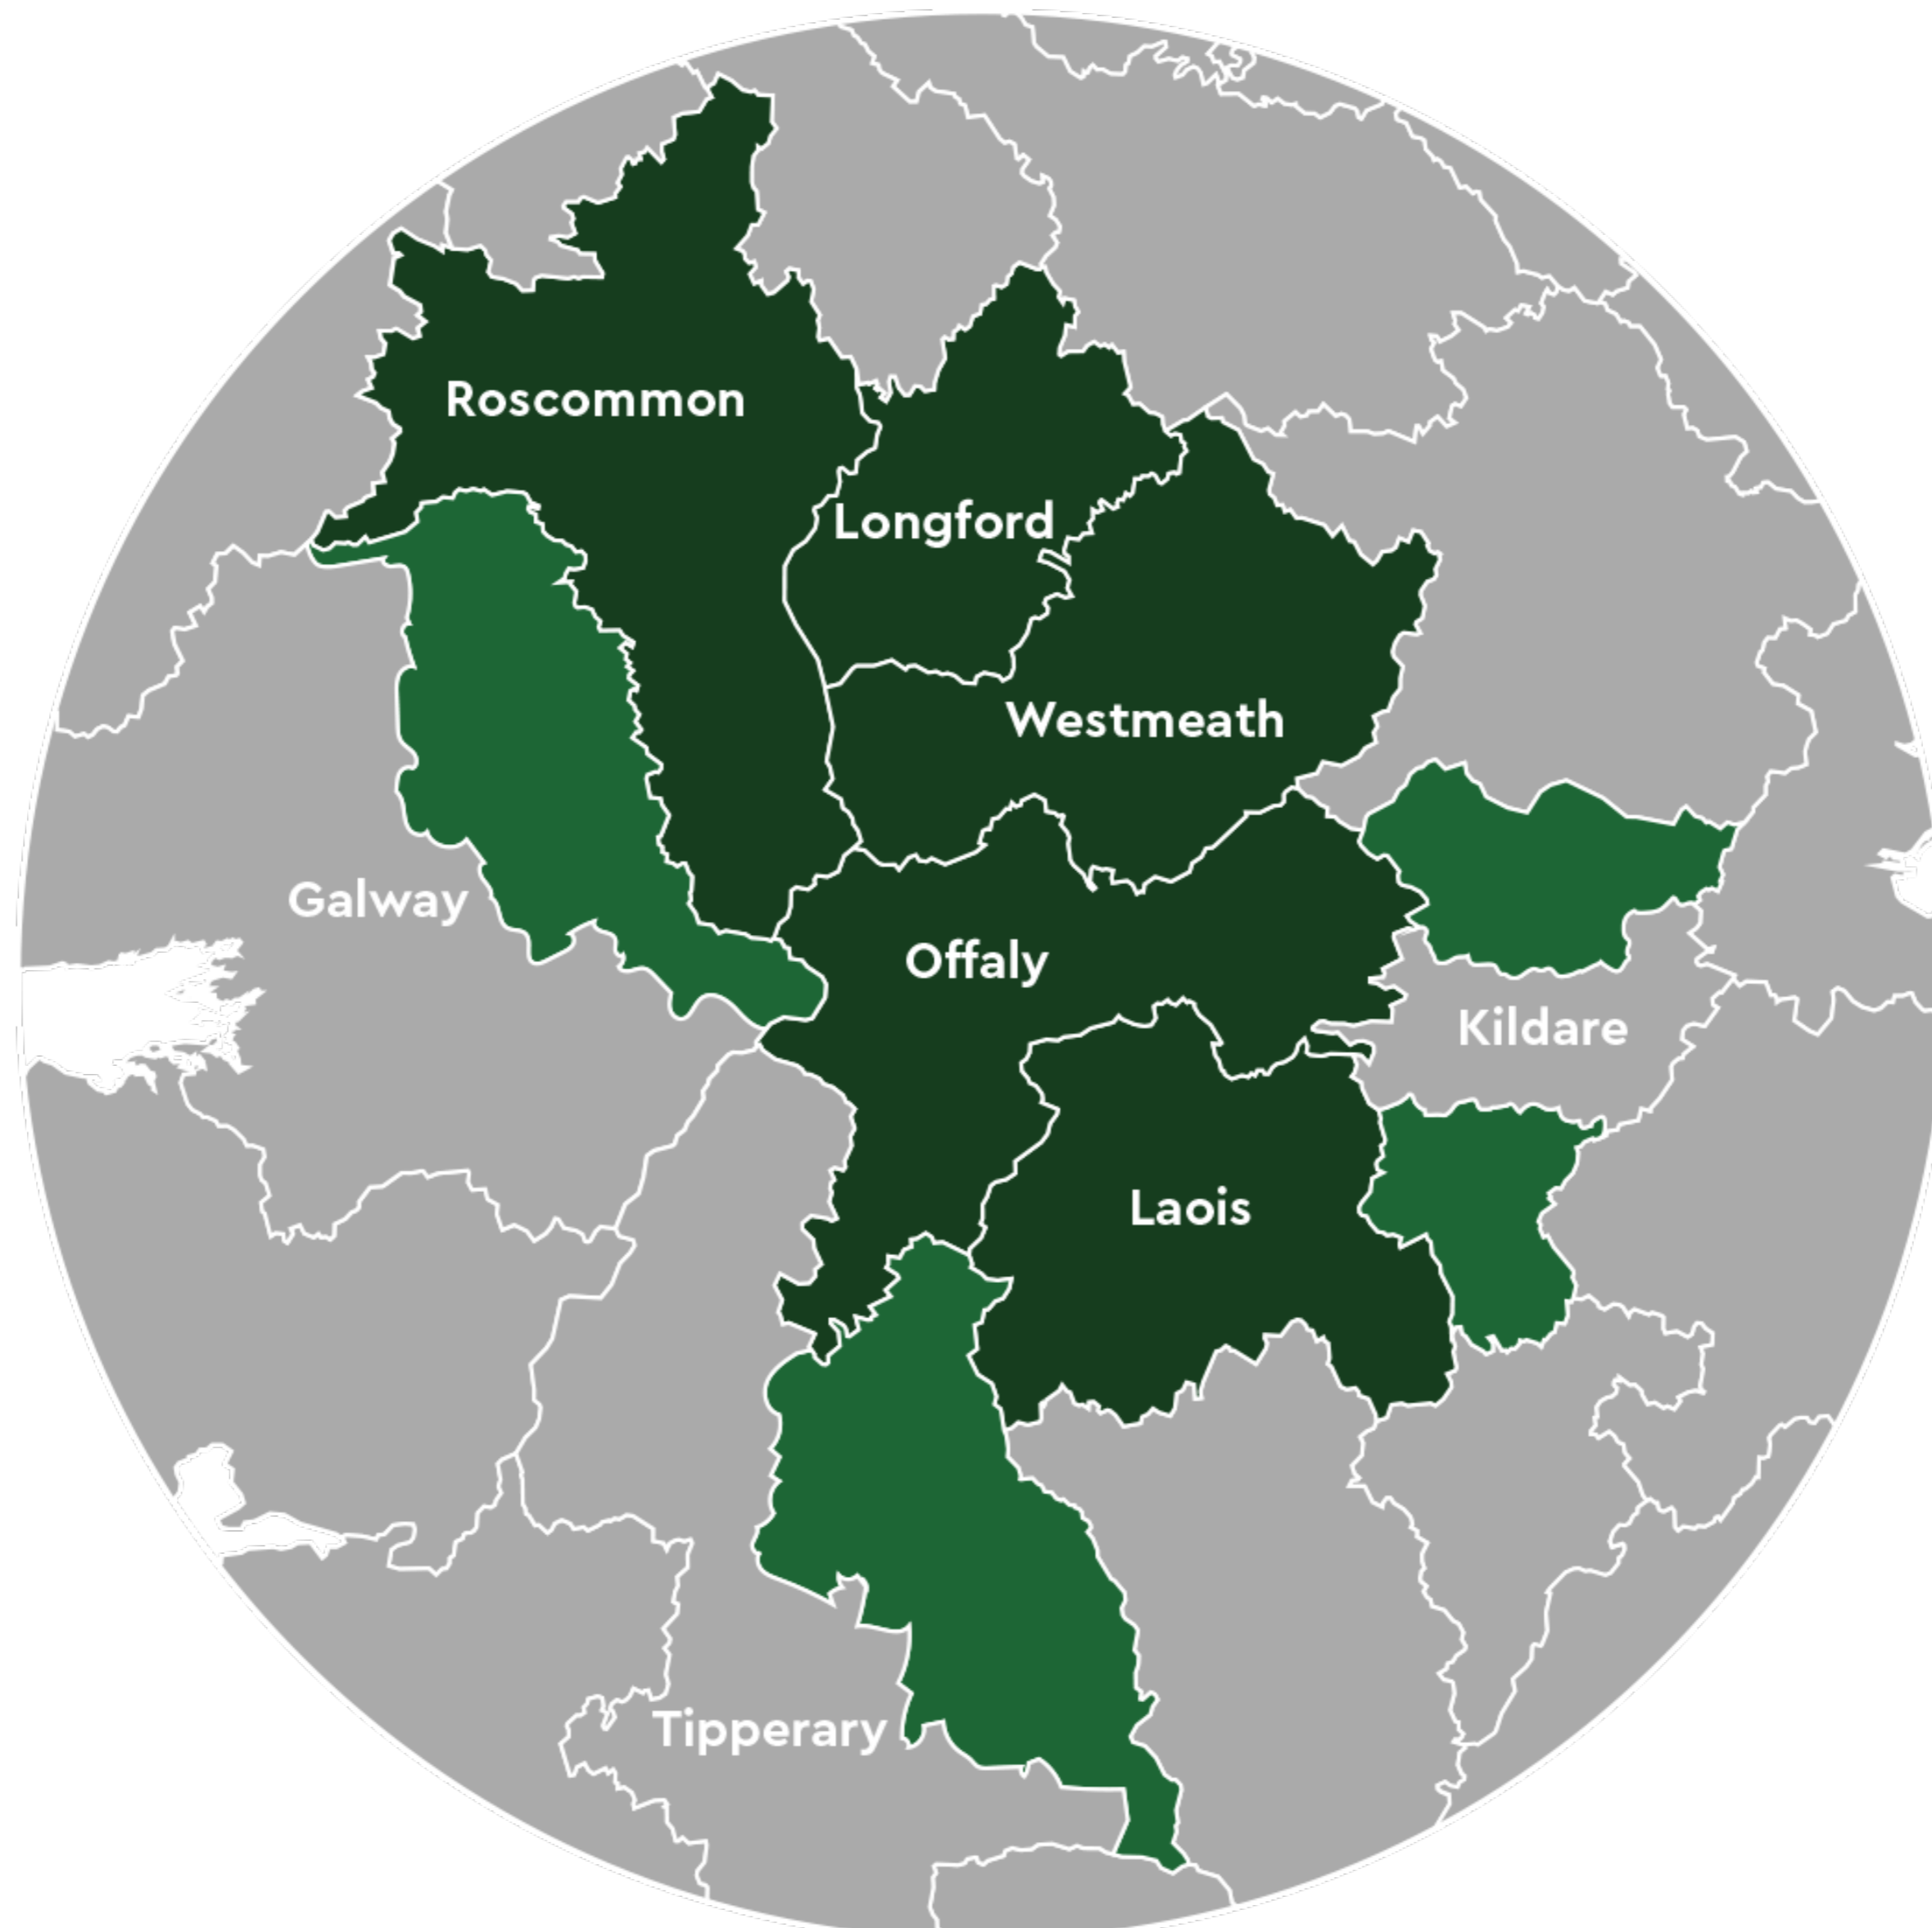

EU Just Transition Fund Regenerative Tourism Scheme 2023-2026

Just Transition Territory*

County	Municipal Districts Covered
Laois	All
Westmeath	All
Offaly	All
Longford	All
Roscommon	All
Galway	G2 Ballinasloe
Tipperary	T2 Carrick on Suir and T5 Thurles
Kildare	K1 Athy and K4 Clane-Maynooth

*Territorial selection and designation was approved by Government. Fáilte Ireland has no responsibility in territorial selection or designation.